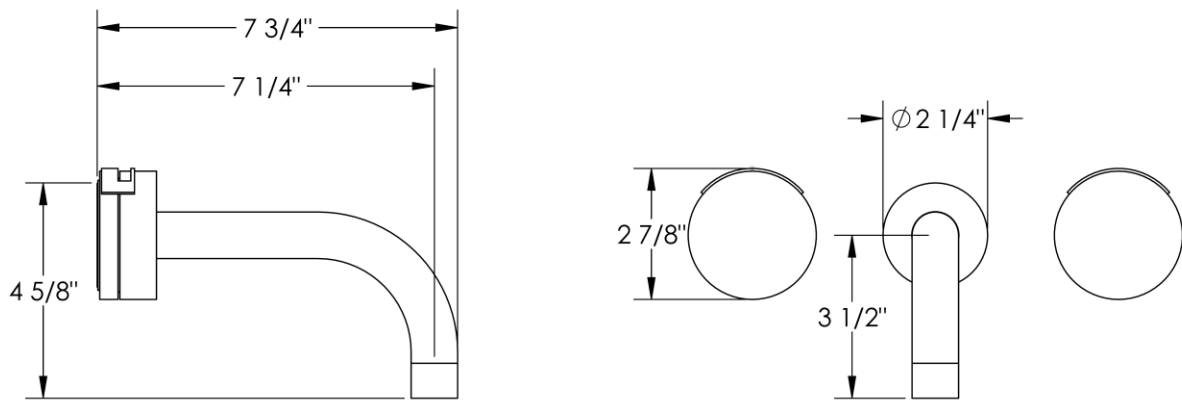

**21-5-ELMNT-BRDG**  
Wall Mounted Tub Set

Meets the applicable requirements of ASME A112.18.1-2005/CSA B125.1-05, entitled "Plumbing Supply Fittings"

**WATERMARK** DESIGNS 5/9/2017

350 Dewitt Ave Brooklyn NY 11207 USA T 718 257 2800 F 718 257 2144 info@watermark-designs.com